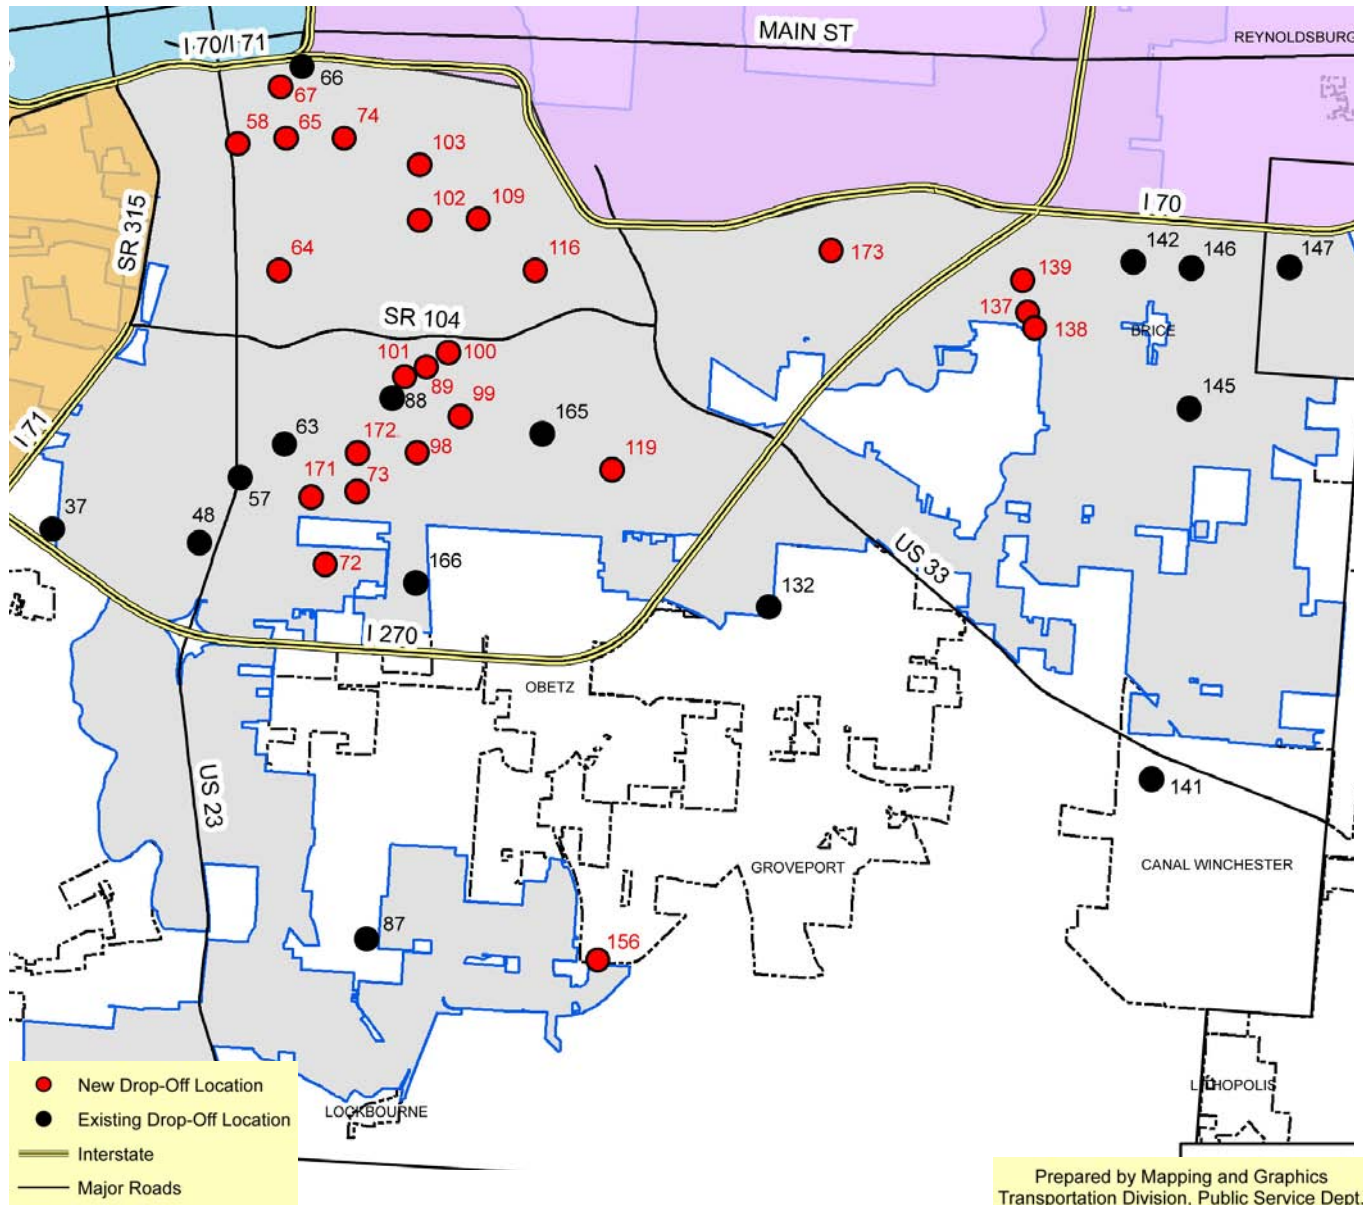

Don't Throw it in the Trash!

Recycle It! In Your Neighborhood!

City of Columbus
Mayor Michael B. Coleman

The City of Columbus and SWACO have partnered with Columbus Public Schools to place a public recycling drop-off bin at most Columbus Schools. There are now nearly 200 places to recycle in Columbus Neighborhoods.

Drop-Off Recycling Locations near Southeast Columbus

For more information about this and other recycling opportunities, call the Columbus 311 Service Center at 645-3111. See the back of this flier for a list of drop-off locations in your area. Check www.swaco.org for the complete list.