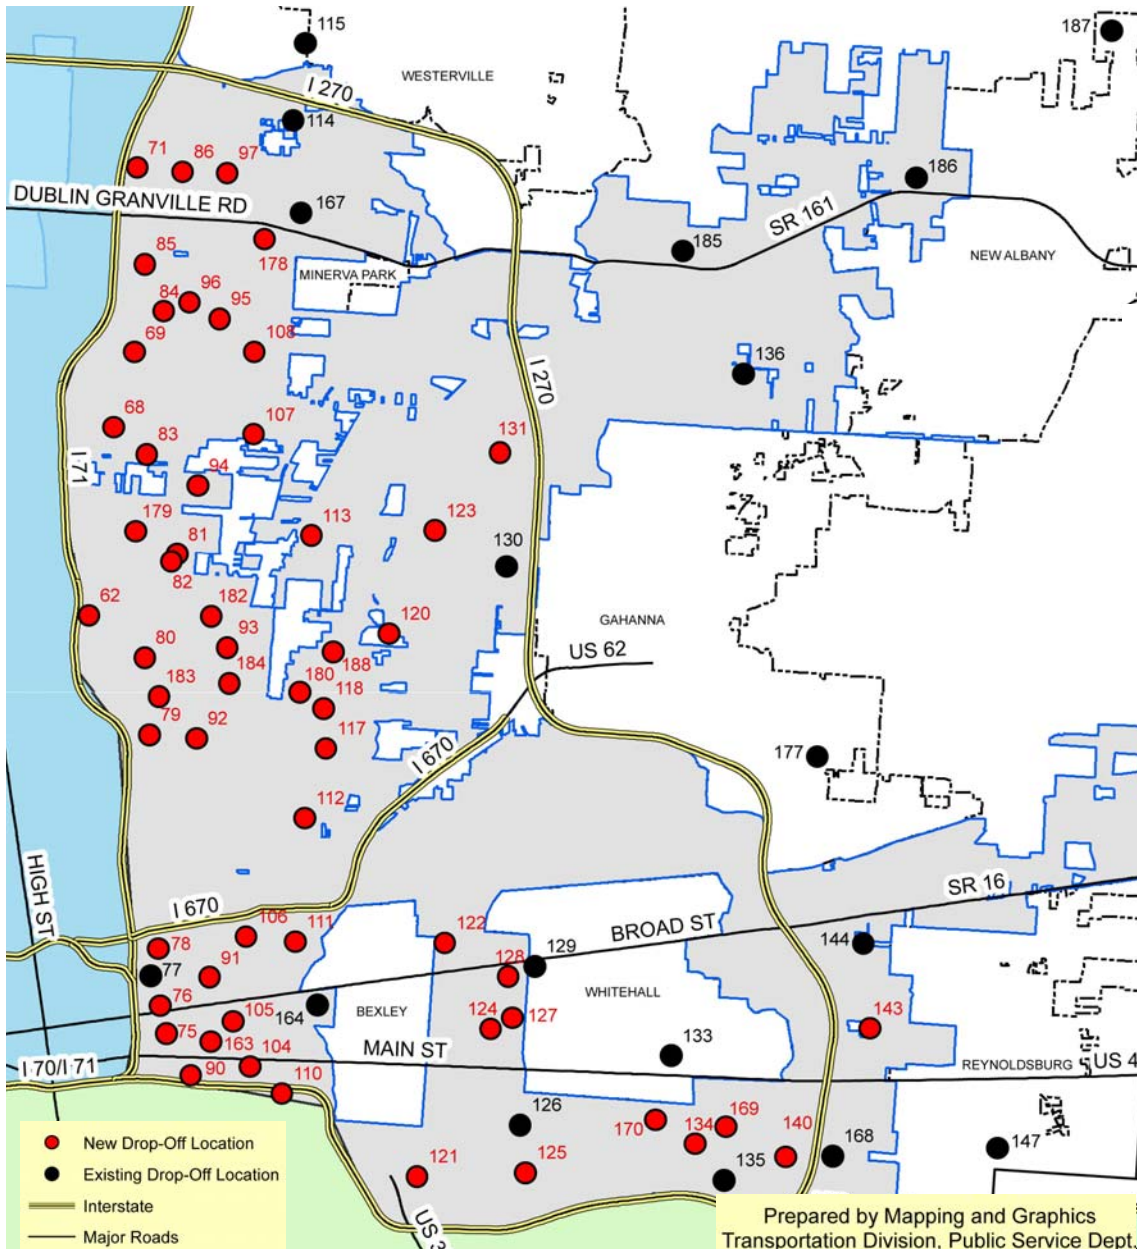

Don't Throw it in the Trash!

Recycle It! In Your Neighborhood!

City of Columbus
Mayor Michael B. Coleman

The City of Columbus and SWACO have partnered with Columbus Public Schools to place a public recycling drop-off bin at most Columbus Schools. There are now nearly 200 places to recycle in Columbus Neighborhoods.

Drop-Off Recycling Locations near Northeast Columbus

1. **What Can I recycle?**
2. Plastic Bottles
   - Aluminum or Steel Cans
   - Glass Bottles
   - Cardboard
   - Paper
   - Envelopes
   - Newspapers
   - Magazines

For more information about this and other recycling opportunities, call the Columbus 311 Service Center at 645-3111. See the back of this flier for a list of drop-off locations in your area. Check www.swaco.org for the complete list.